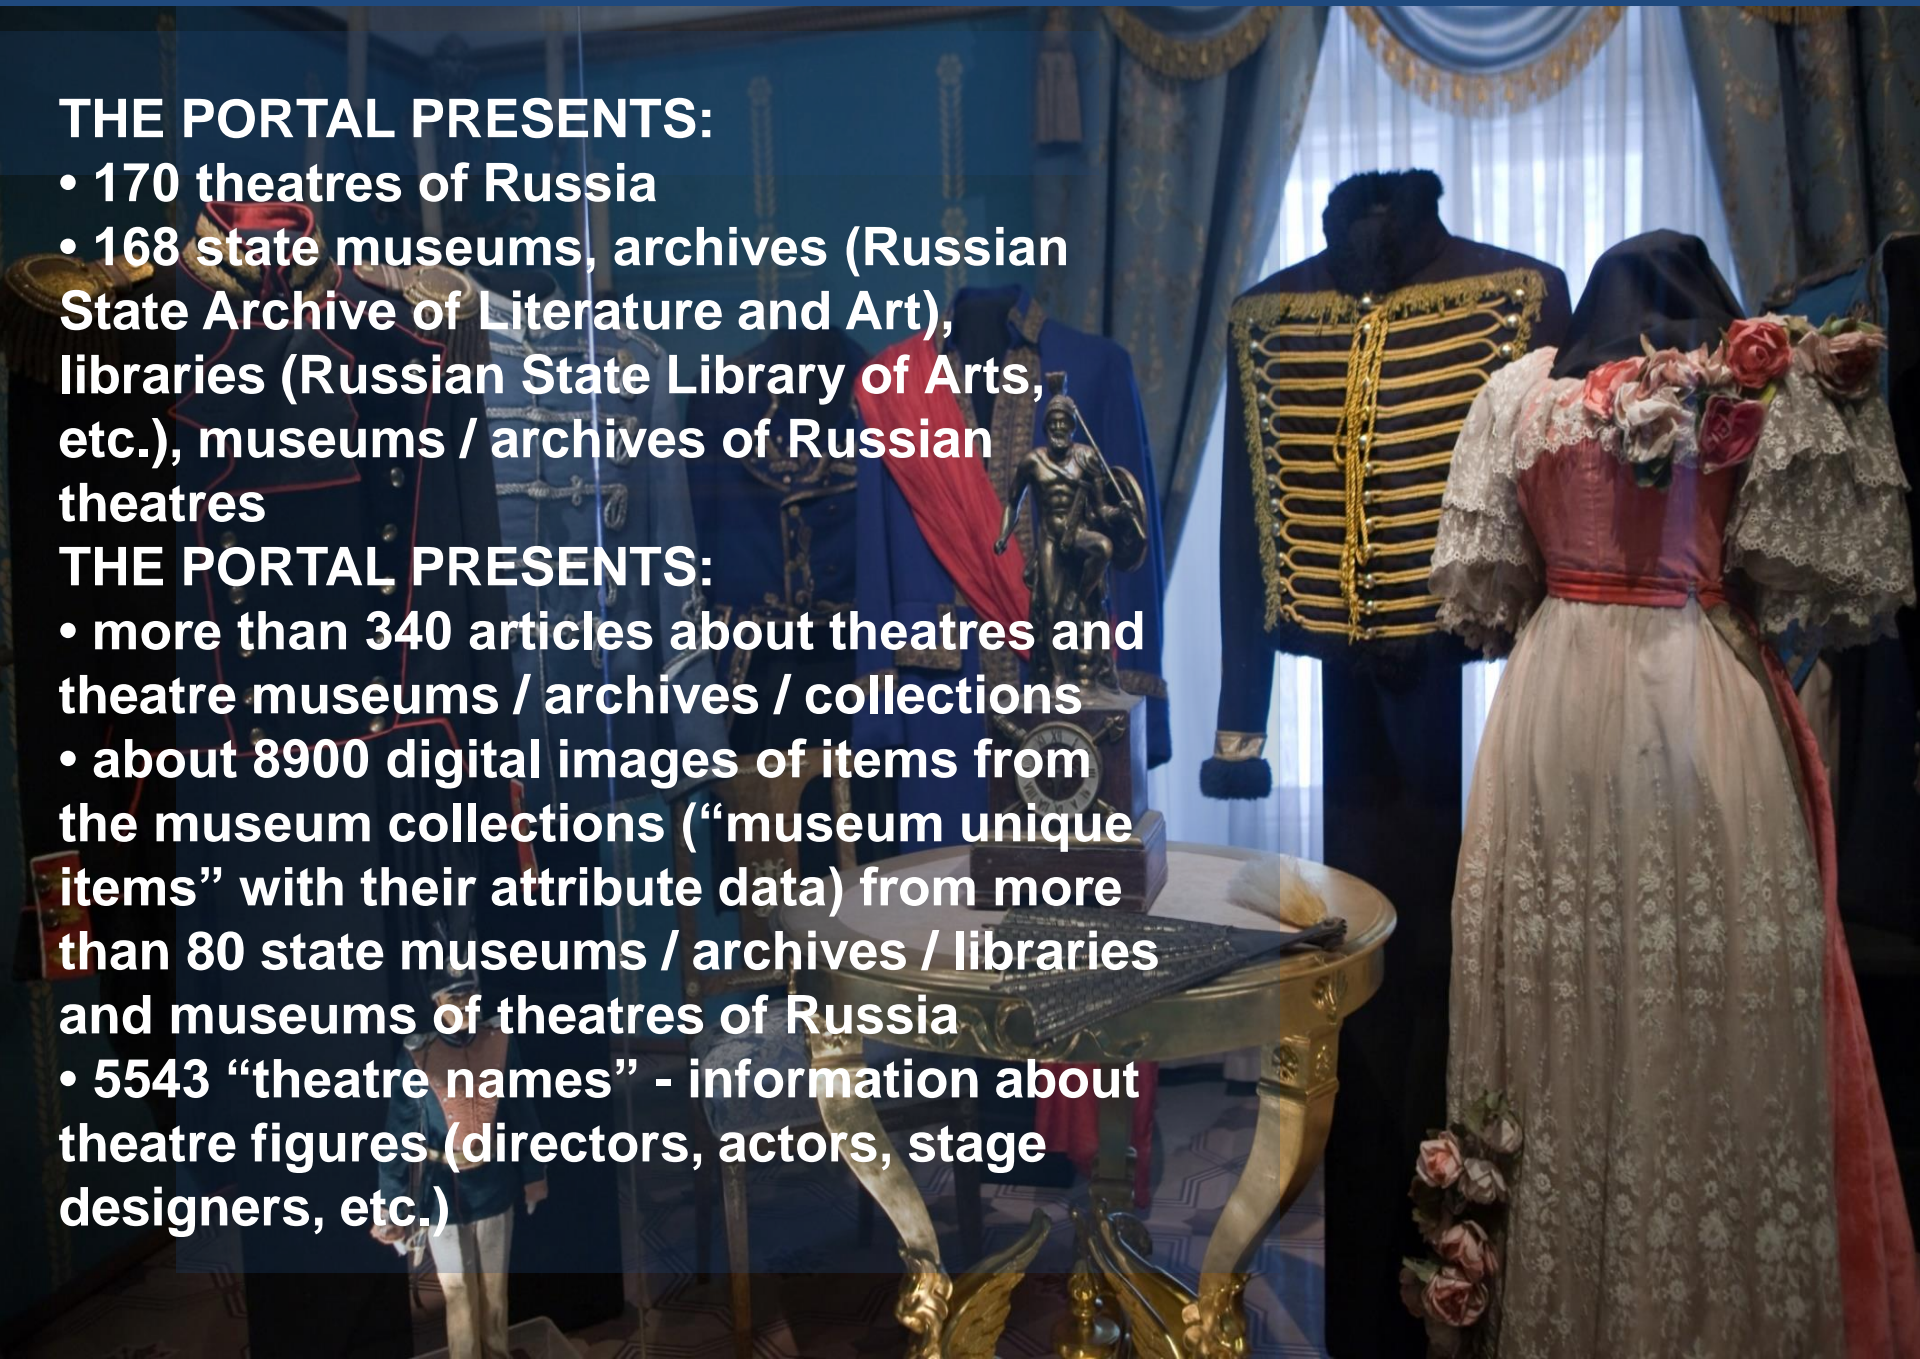

VIRTUAL EXHIBITIONS OF THE PORTAL MAY BE COMPLEMENTED BY ALL PARTICIPANTS OF THE PROJECT

THEATRE MUSEUMS, ARCHIVES	THEATERS, LIBRARIES	NAMES INDEX	GEOGRAPHIC INDEX
Main / Virtual exhibitions			
			
Chamber Theatre Painters	XIX Century Actors. Portrait Gallery	XIX Century Actors. Portrait Gallery	
			
"Wersal-Na-Zachepe"	"Alexandr Golovin, Silver Century Phantasies" exhibition	"The Magician of the Russian Stage" To the 170 anniversary of the driver and decorator of the Moscow Imperial Theaters K.F.Valts exhibition	

STATE THEATRE MUSEUMS

MUSEUMS / ARCHIVES OF THEATRES

STATE ARCHIVES

STATE LIBRARIES

THEATRE HIGHER INSTITUTES

THE PORTAL PRESENTS:

- 170 theatres of Russia
- 168 state museums, archives (Russian State Archive of Literature and Art), libraries (Russian State Library of Arts, etc.), museums / archives of Russian theatres

THE PORTAL PRESENTS:

- more than 340 articles about theatres and theatre museums / archives / collections
- about 8900 digital images of items from the museum collections (“museum unique items” with their attribute data) from more than 80 state museums / archives / libraries and museums of theatres of Russia
- 5543 “theatre names” - information about theatre figures (directors, actors, stage designers, etc.)

This is the first large-scale project, reflecting through museum collections not only the history of individual museums / theatres / archives / libraries with unique collections of theatrical art, but a retrospective of theatre historiography of Russia